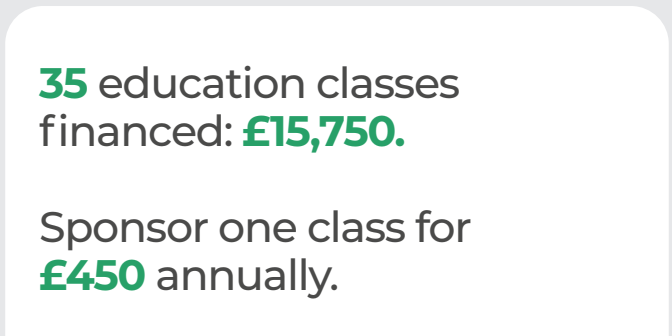

33 rickshaw vans
distributed: **£4950**.

Sponsor a rickshaw
van for **£150**.